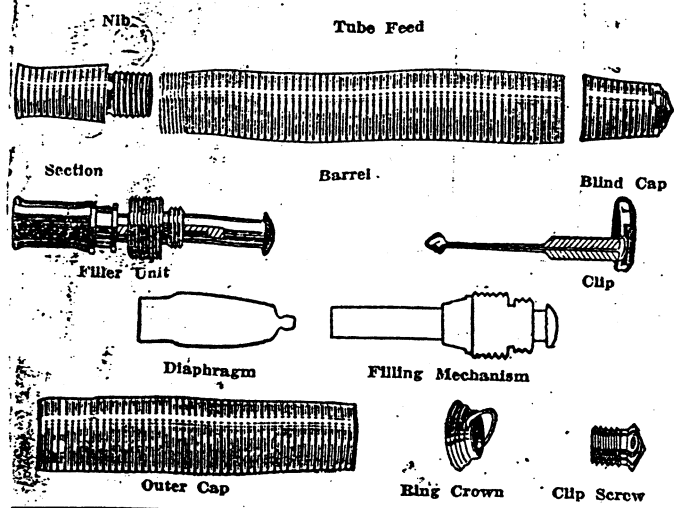

B	HB	F	H
---	----	---	---

Colors: Red, Blue

Parker Erasers — List price: 10¢ per package

Eraser Name:		Eraser used for:
Long "51"		Parker "51" pencil
Short "51"		Parker "51", Vacumatic, Writefine New Duofold and Zephyr pencil
Non-Stop		Vacumatic Non-stop push pencil
Propel		\$1.00 Utility pencil
Cartridge		Lead cartridge
75¢ Writefine		75¢ Writefine pencil
Sr. Streamline		Duofold Sr. Streamlined pencil
Jr. Streamline		Duofold Jr. Streamlined pencil
Lady Streamline		Duofold Lady Streamlined pencil
Sr. Gold Cap		Duofold Sr. Gold Cap pencil
Jr. Gold Cap		Duofold Jr. Gold Cap pencil
Lady Gold Cap		Duofold Lady Gold Cap pencil

PARKER REPAIR PARTS PRICE LIST

PENS

Soldered link chains \$2.95 net Laminated caps 100 each
on pens only

VACUMATIC PEN PARTS

List Price of Pen Parts	Oversize \$10.00 Vacumatic	Standard Slender Vacumatic \$7.50	Junior Juniorette Vacumatic \$5.00
Nib	4.50	3.50	2.00
Tube Feed	.30	.30	.30
Section	.30	.30	.20
Barrel	1.80	1.20	.80
Filler Unit Complete	.90	.90	.90
Filling Mechanism	.50	.50	.50
Diaphragm	.10	.10	.10
Blind Cap Complete	.50	.40	.20
Blind Cap Section	.30	.20	.10
Blind Cap Band	.20	.10	.10
Blind Cap Screw	.10	.10	.10
Outer Cap	1.70	1.10	.70
Clip Screw	.15	.15	.15
Clip	.60	.60	.60
Ring Crown	.60	.60	.60
	2.35	1.75	1.35